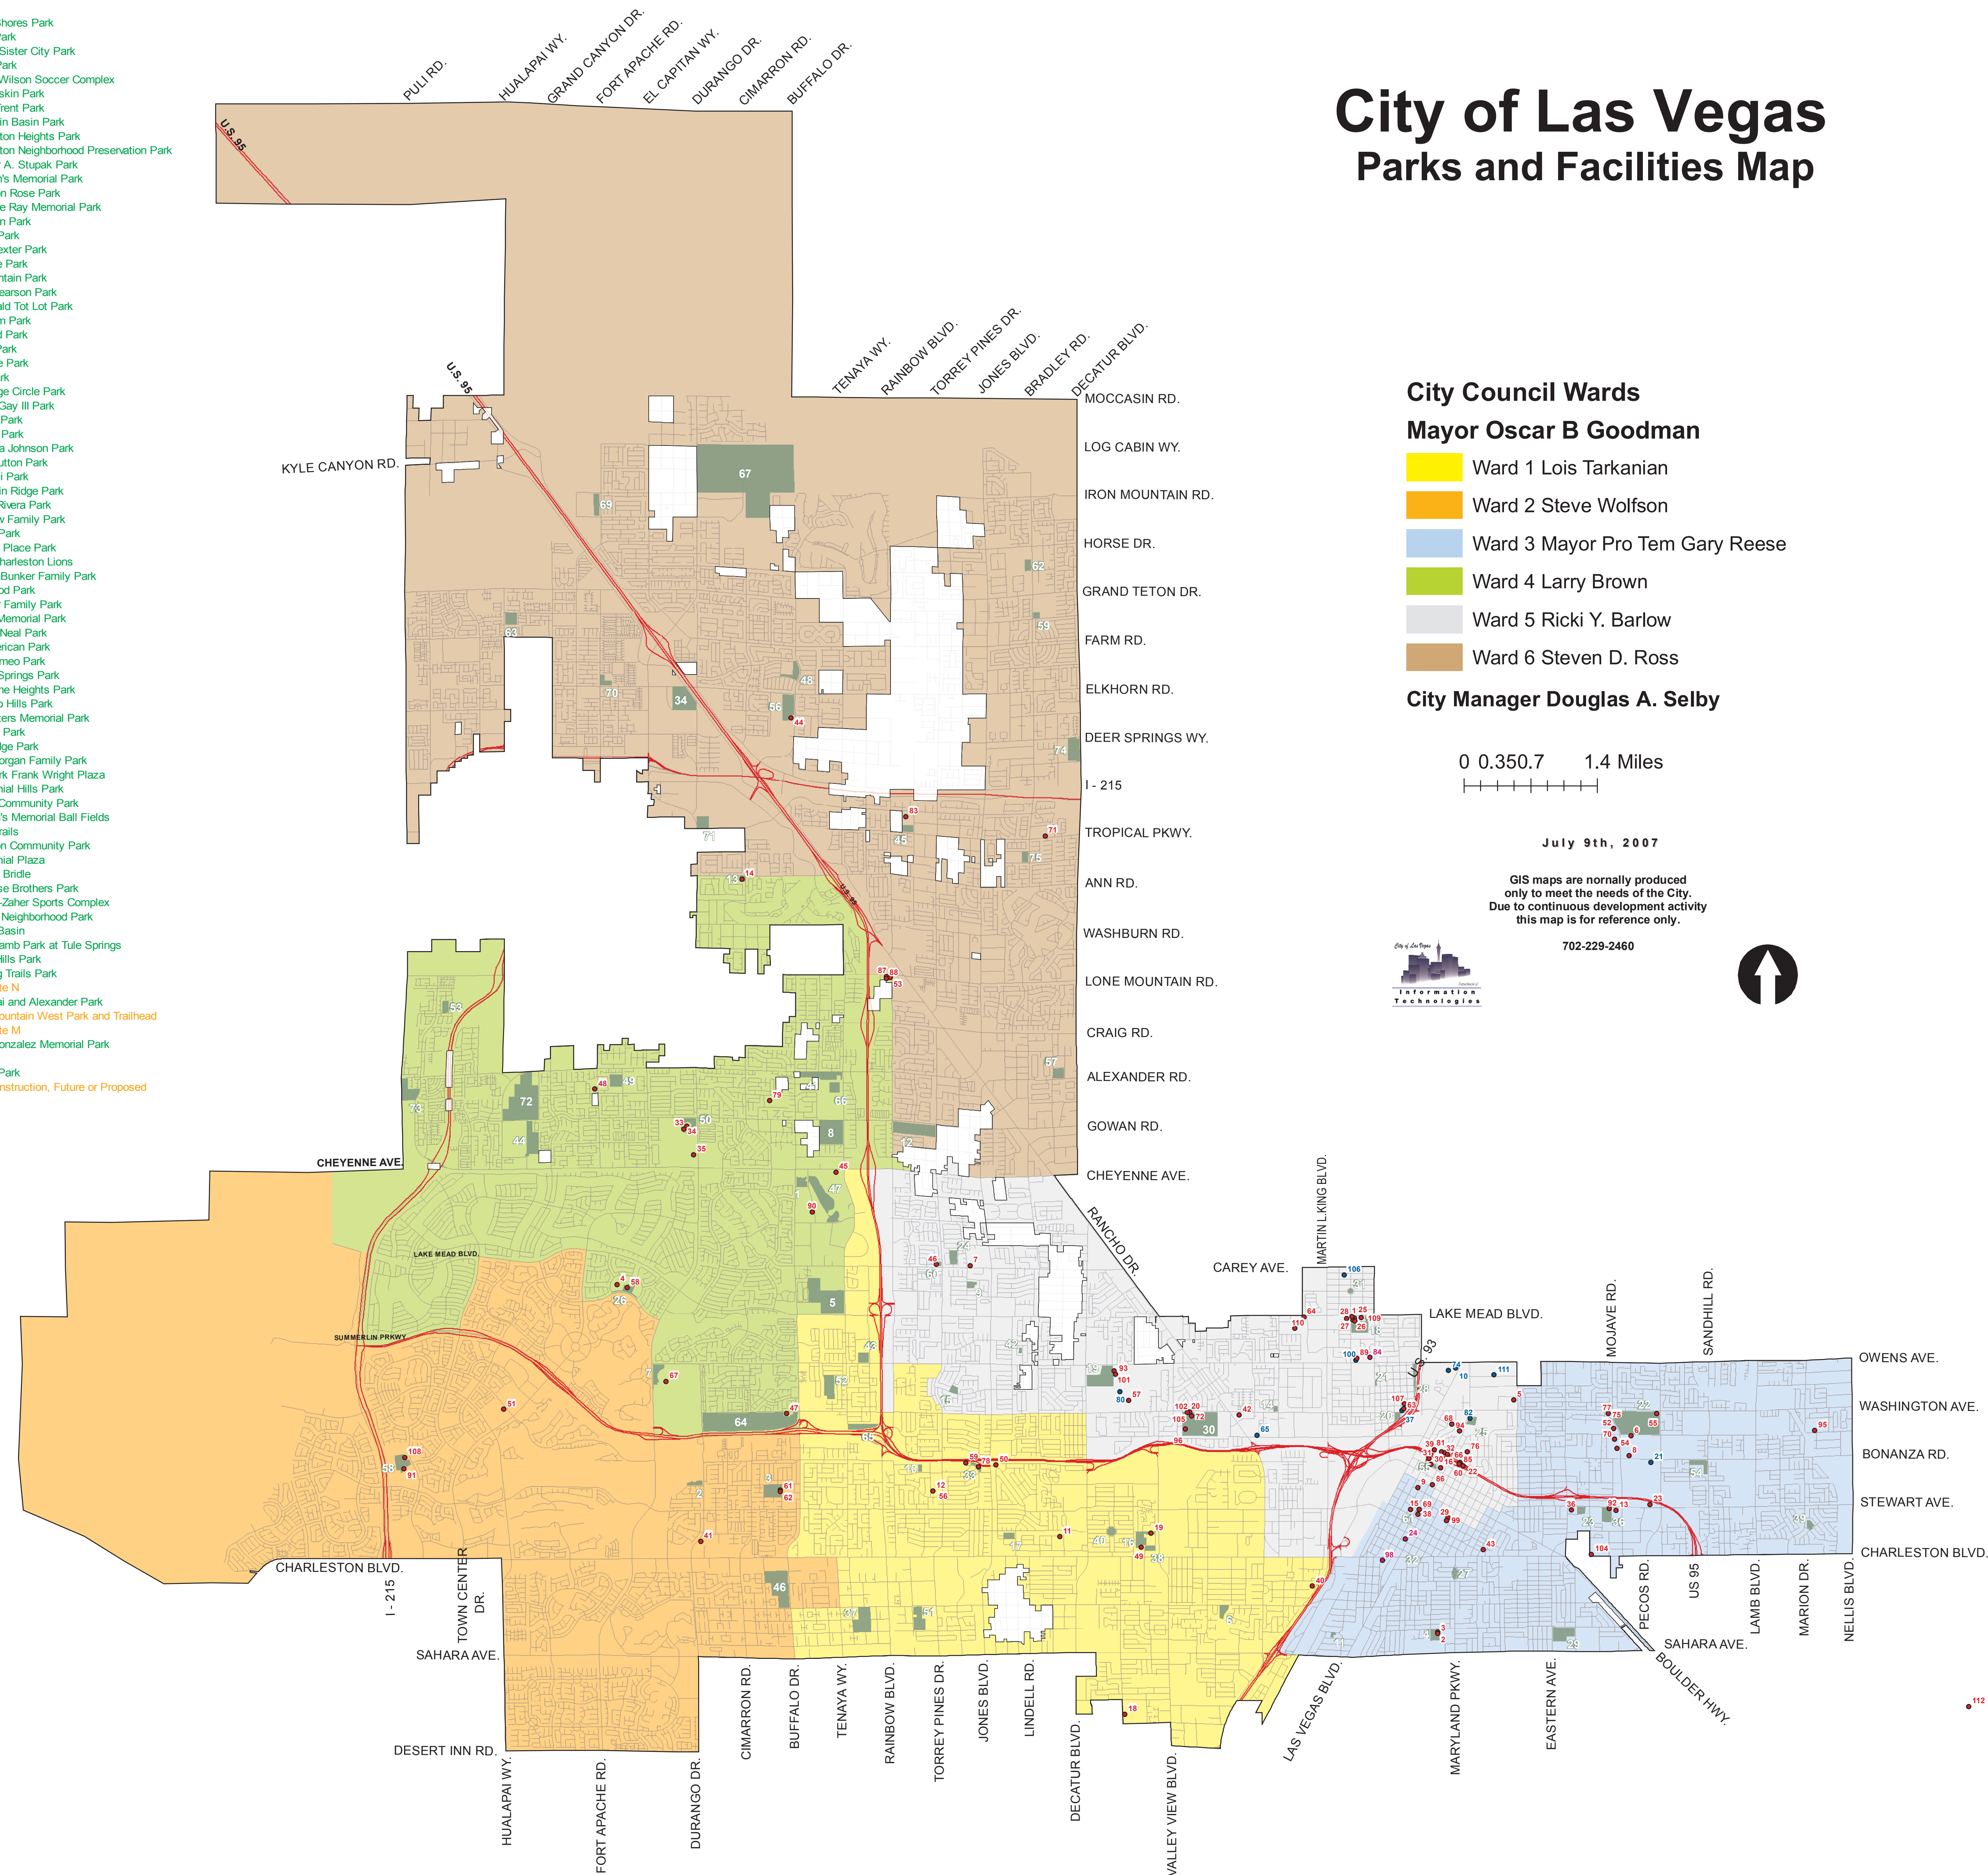

Green = Existing Park
Orange = Under Construction, Future or Proposed

Facilities Leased From the City

1. 10 Catholic Community Services Thrift Store
2. 21 Desert Pines Golf Course
3. 37 Equal Opportunity Board
4. 65 Las Vegas Indian Center
5. 74 MASH - Las Vegas Village
6. 80 Municipal Golf Course
7. 82 Natural History Museum
8. 100 State Welfare Office
9. 106 United Firefighters Association
10. 111 Woodlawn Cemetery Breakroom

Facilities Leased By the City

1. 24 Development Services Center
2. 84 Neighborhood Preservation Office
3. 98 300 E. Charleston

City Council Wards

Mayor Oscar B Goodman

- Ward 1 Lois Tarkanian
- Ward 2 Steve Wolfson
- Ward 3 Mayor Pro Tem Gary Reese
- Ward 4 Larry Brown
- Ward 5 Ricki Y. Barlow
- Ward 6 Steven D. Ross

City Manager Douglas A. Selby

0 0.350.7 1.4 Miles

July 9th, 2007

GIS maps are normally produced only to meet the needs of the City. Due to continuous development activity this map is for reference only.

702-229-2460